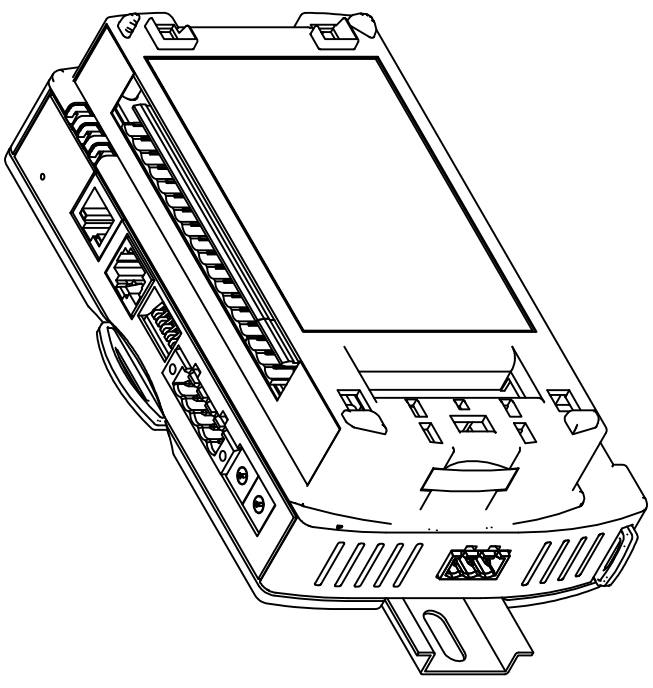

VERTICAL MOUNTING OPTION

HORIZONTAL MOUNTING OPTION

1.23
[31.4 mm]

.83
[21.0 mm]

6.37
[161.7 mm]

4.26
[108.2 mm]

HE-CX251 SHOWN