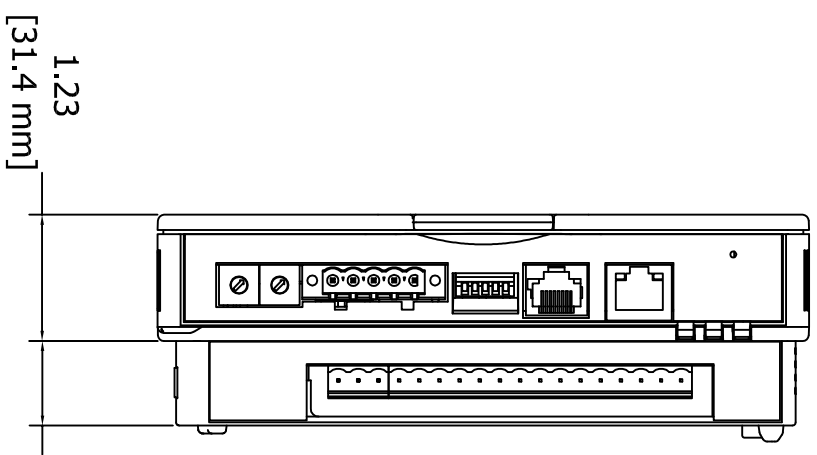

VERTICAL MOUNTING OPTION

HORIZONTAL MOUNTING OPTION

1.23
[31.4 mm]

.83
[21.0 mm]

6.37
[161.7 mm]

4.26
[108.2 mm]

HE-CX251 SHOWN