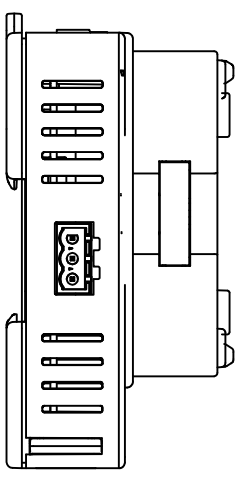

VERTICAL MOUNTING OPTION

HORIZONTAL MOUNTING OPTION

1.23
[31.4 mm]

.83
[21.0 mm]

6.37
[161.7 mm]

4.26
[108.2 mm]

HE-CX251 SHOWN