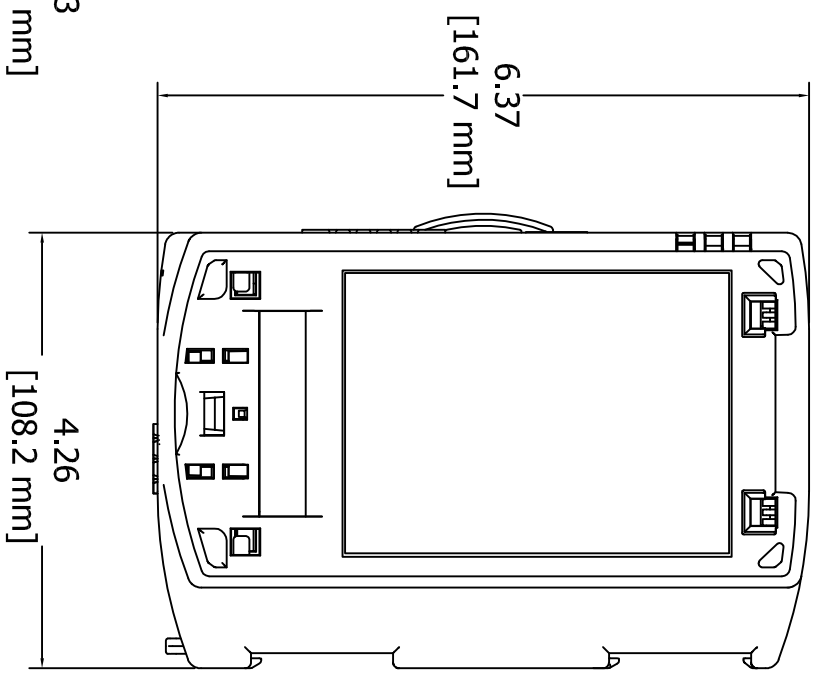

VERTICAL MOUNTING OPTION

HORIZONTAL MOUNTING OPTION

1.23
[31.4 mm]

.83
[21.0 mm]

6.37
[161.7 mm]

4.26
[108.2 mm]

HE-CX251 SHOWN